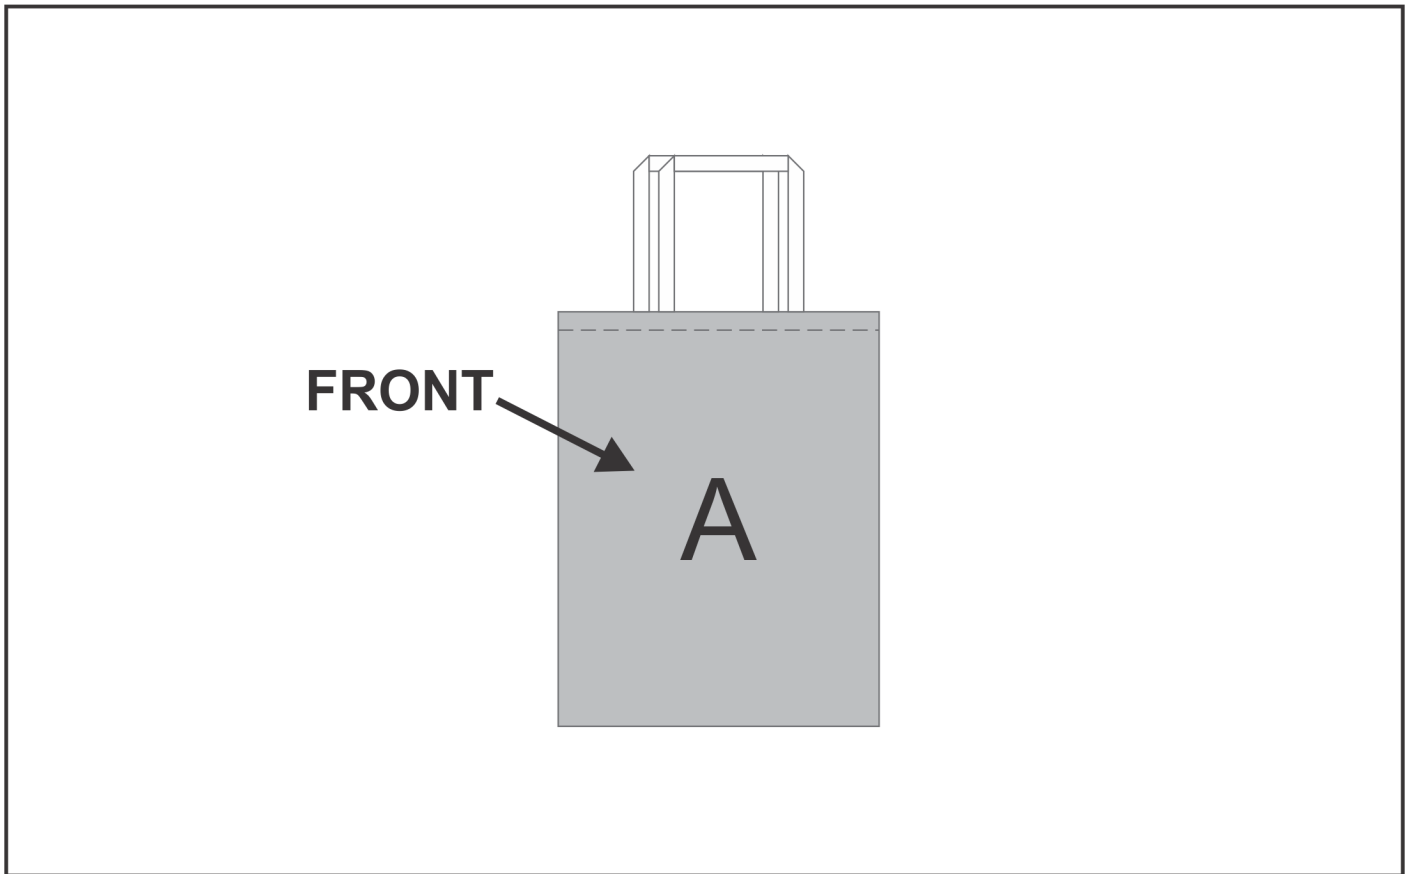

BC-HP-14-G

Hoppla Mall Shopper with Front Panel Branding

Need to know:

- Includes 1-Position Sublimation (setup fees apply)
- **Please Note: We cannot guarantee 100% logo Alignment on all Brandable Panels.**

Branding Options:

Position A

1. Custom Sublimation A (CPSUB-A)
Full Colour
Size: 370mm wide x 430mm high